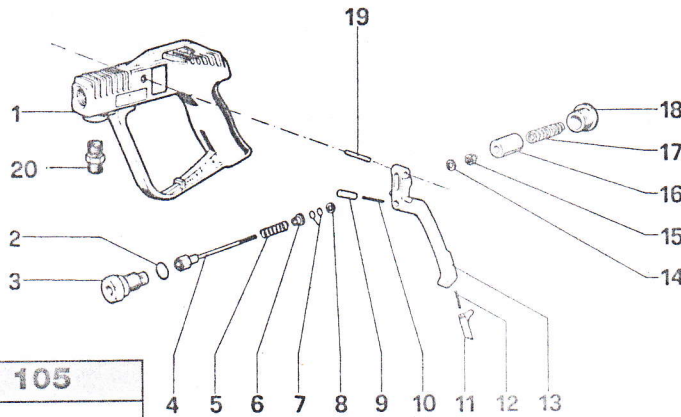

ACCESSORIES FOR IP SERIES

P10