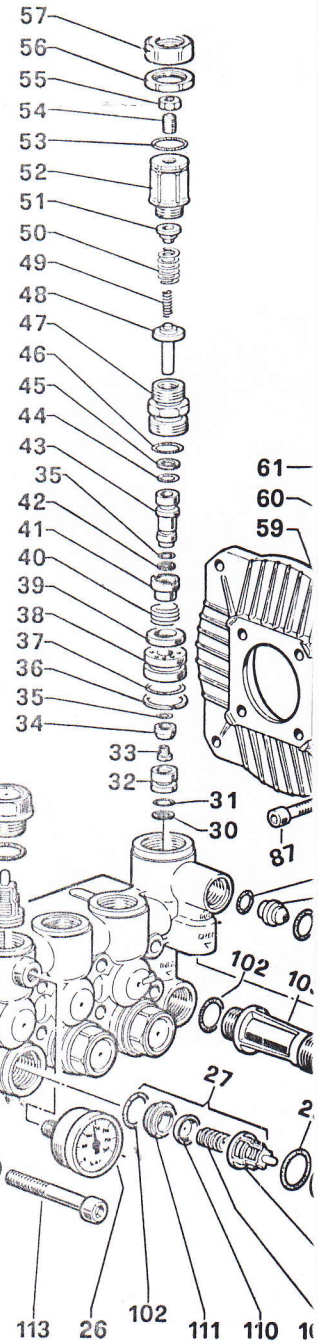

TOTAL STOP VERSION - VERSIONE TOTAL STOP

dis. cod. 44.9528.00